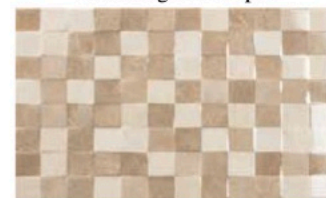

RELIEVE COORDINADO / MATCHING DECORATED

Rlv. Origami Taupe