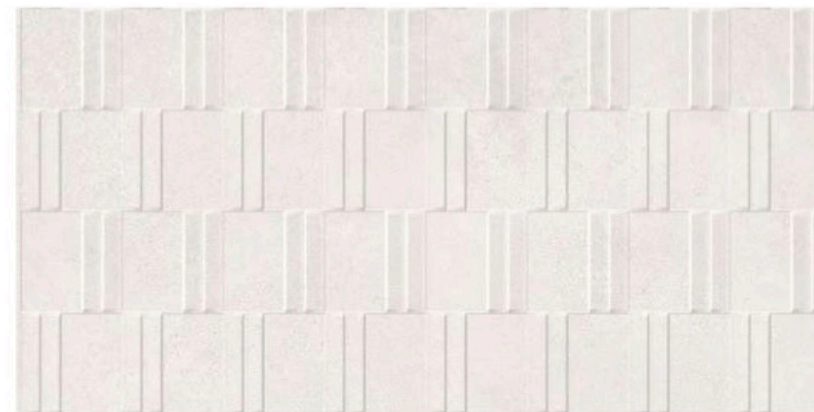

# EVO SUMMIT

EVO SUMMIT WHITE

EVO SUMMIT SAND

EVO SUMMIT GREY

**WB** **R**   
 PASTA BLANCA REVESTIMIENTO RECTIFICADO MATE NO BERTING DESTONFADO GROSOR  
 WHITE BODY WALL TILE RECTIFIED MATT DIFFERENT EDGES DIFFERENT SHADES THICKNESS