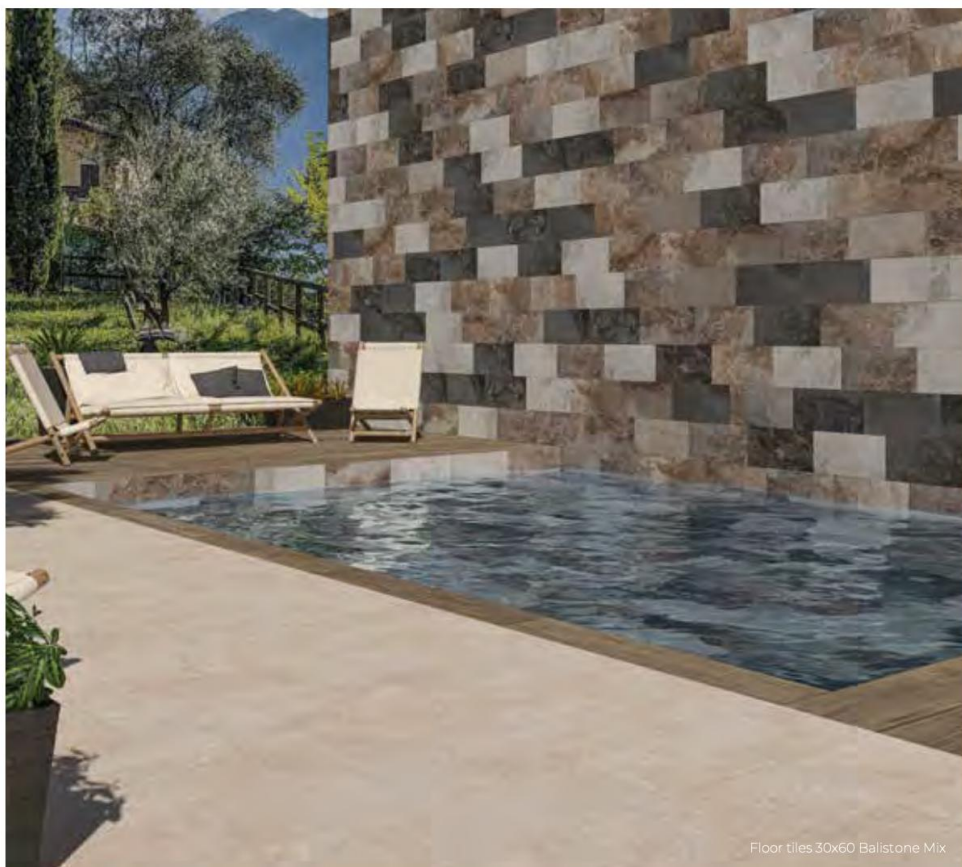

Balystone

Característica técnicas / Technical features

Formatos / Sizes

30x60 / 12"x24"

*Más info / More info

Floor tiles 30x60 Balystone Mix

Colores / Colours

Balystone Caribbean ADZ